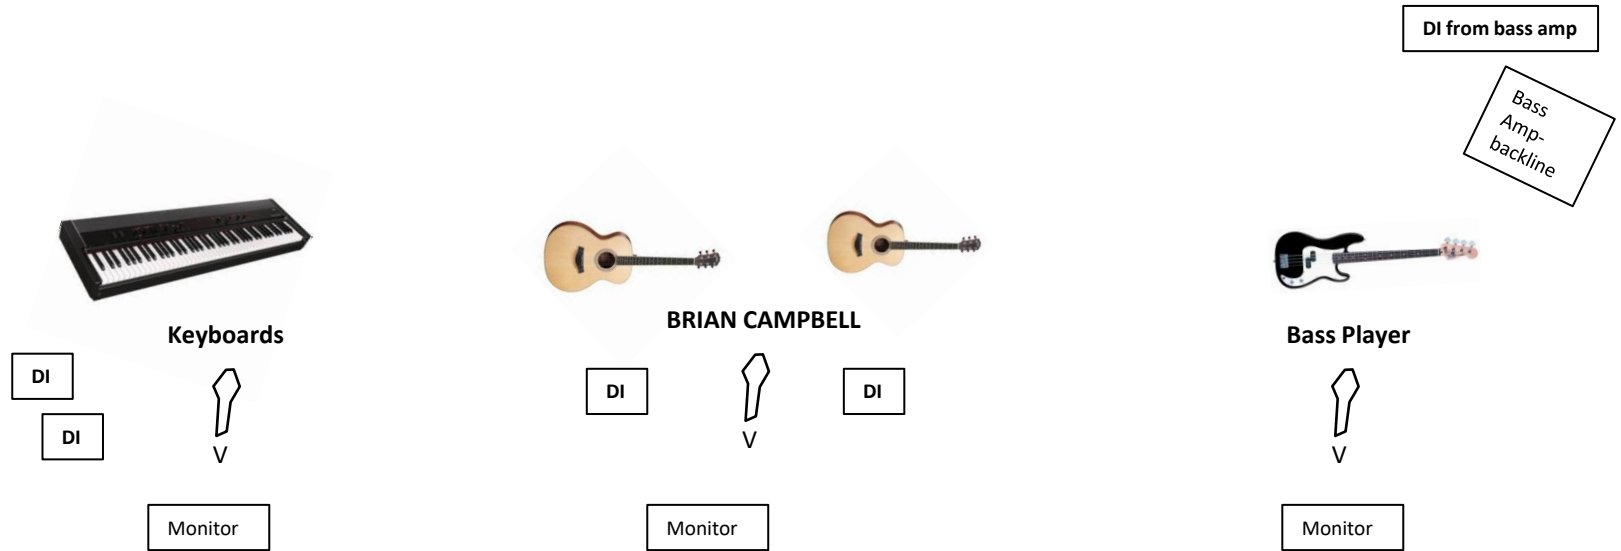

DI from bass amp

Bass Amp-backline

BRIAN CAMPBELL – FULL BAND – STAGE PLOT –

•all guitars are acoustic with pick ups / mute switches
 •Questions ?? – contact Brian Campbell bcamp4@tbaytel.net or text/call 807-707-2395

Brian Campbell – 3 Piece Stage Plot

 = Instrument mic
(all mics on booms)

 = Vocal mic
(all mics on booms)

BRIAN CAMPBELL – 3 PIECE – STAGE PLOT –

•all guitars are acoustic with pick ups / mute switches

•Questions ?? – contact Brian Campbell bcamp4@tbaytel.net or text/call 807-707-2395